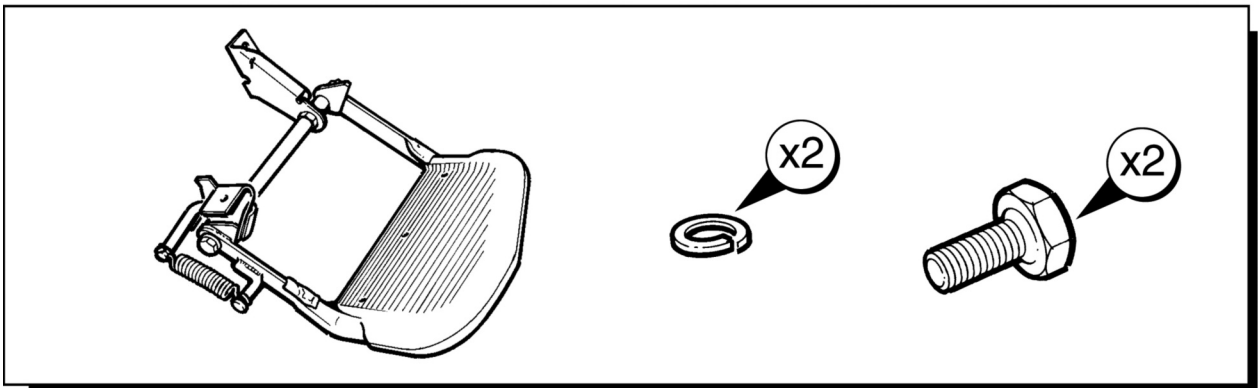

# FITTING INSTRUCTIONS

> Defender

Rear Step

## **BRITPART**

The quality parts for Land Rovers

Reference - FI046A