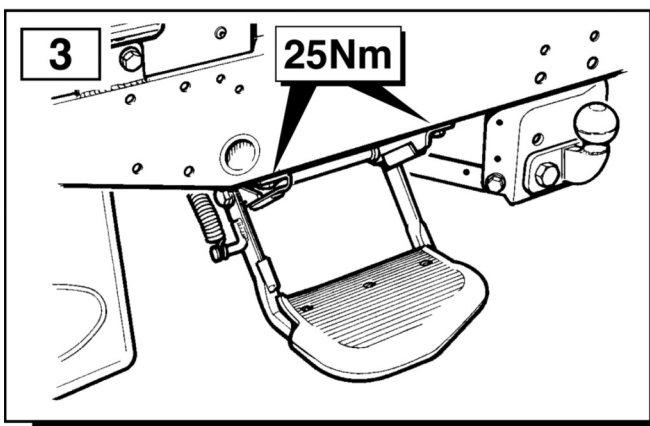

Fitting Instructions

Defender - Rear Step

WARNING

Accessories which are not properly fitted can be dangerous.

Read the instructions carefully prior to fitting.

Whilst fitting, comply with the instructions at all times.