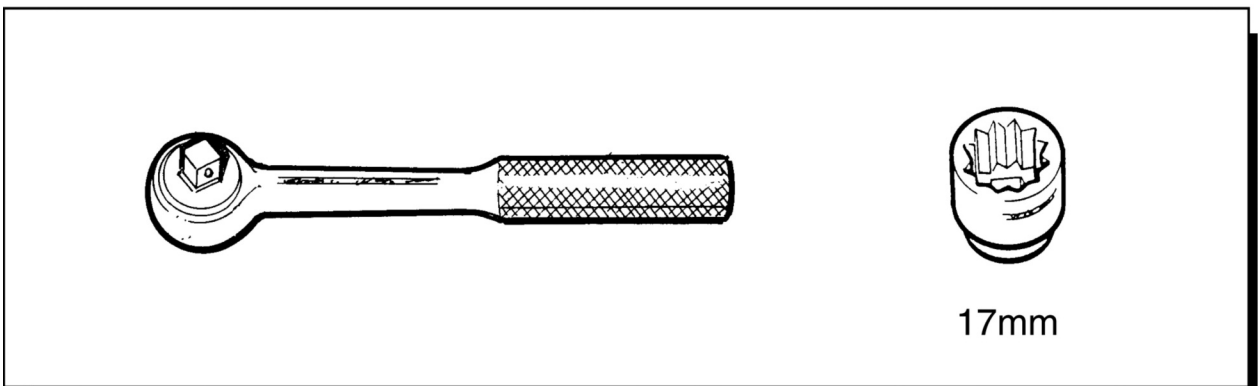

# FITTING INSTRUCTIONS

> Defender

Rear Step

## **BRITPART**

The quality parts for Land Rovers

Reference - FI046A