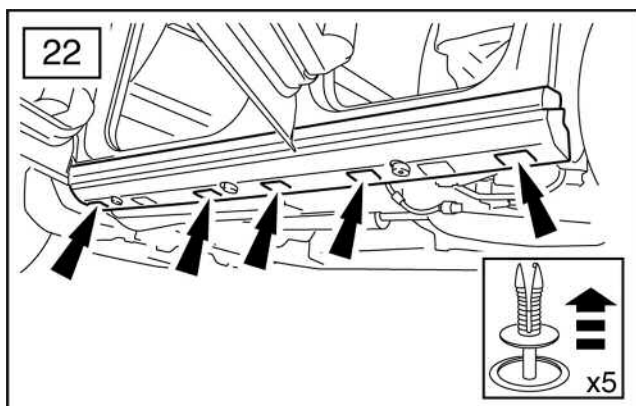

FITTING INSTRUCTIONS

> Discovery 3

Side Protection Tubes

BRITPART

The quality parts for Land Rovers

Fitting Instructions

Discovery 3 - Side Protection Tubes

Fitting Instructions

Discovery 3 - Side Protection Tubes

The following instructions are valid for both sides of the vehicle.

Fitting Instructions

Discovery 3 - Side Protection Tubes

Fitting Instructions

Discovery 3 - Side Protection Tubes

Fitting Instructions

Discovery 3 - Side Protection Tubes

Fitting Instructions

Discovery 3 - Side Protection Tubes

WARNING

Accessories which are not properly fitted can be dangerous.

Read the instructions carefully prior to fitting.