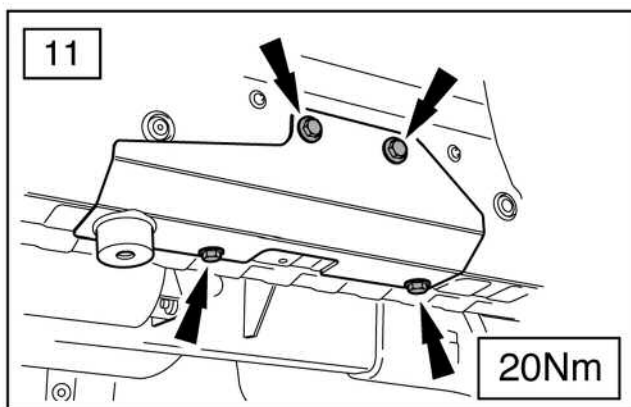

FITTING INSTRUCTIONS

> Discovery 3

Side Protection Tubes

BRITPART

The quality parts for Land Rovers

Fitting Instructions

Discovery 3 - Side Protection Tubes

Fitting Instructions

Discovery 3 - Side Protection Tubes

The following instructions are valid for both sides of the vehicle.

Fitting Instructions

Discovery 3 - Side Protection Tubes

Fitting Instructions

Discovery 3 - Side Protection Tubes

Fitting Instructions

Discovery 3 - Side Protection Tubes

Fitting Instructions

Discovery 3 - Side Protection Tubes

WARNING

Accessories which are not properly fitted can be dangerous.

Read the instructions carefully prior to fitting.