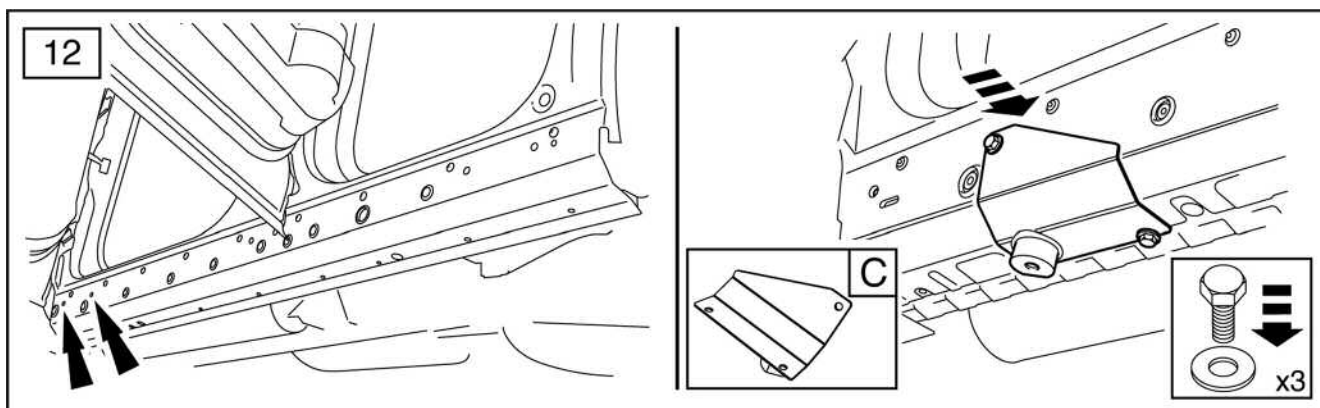

FITTING INSTRUCTIONS

> Discovery 3

Side Protection Tubes

BRITPART

The quality parts for Land Rovers

Fitting Instructions

Discovery 3 - Side Protection Tubes

Fitting Instructions

Discovery 3 - Side Protection Tubes

The following instructions are valid for both sides of the vehicle.

Fitting Instructions

Discovery 3 - Side Protection Tubes

Fitting Instructions

Discovery 3 - Side Protection Tubes

Fitting Instructions

Discovery 3 - Side Protection Tubes

Fitting Instructions

Discovery 3 - Side Protection Tubes

WARNING

Accessories which are not properly fitted can be dangerous.

Read the instructions carefully prior to fitting.