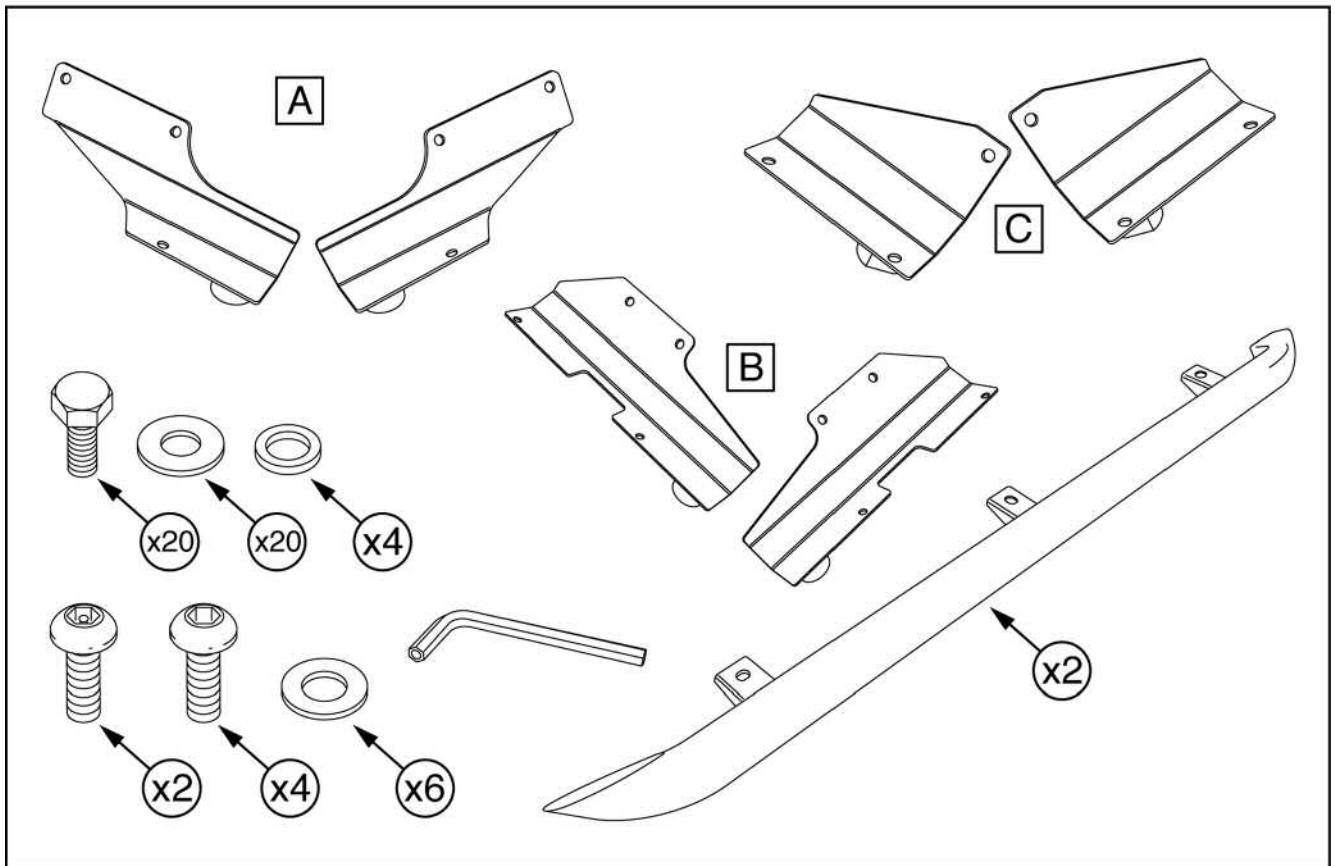

FITTING INSTRUCTIONS

> Discovery 3

Side Protection Tubes

BRITPART

The quality parts for Land Rovers

Fitting Instructions

Discovery 3 - Side Protection Tubes

Fitting Instructions

Discovery 3 - Side Protection Tubes

The following instructions are valid for both sides of the vehicle.

Fitting Instructions

Discovery 3 - Side Protection Tubes

Fitting Instructions

Discovery 3 - Side Protection Tubes

Fitting Instructions

Discovery 3 - Side Protection Tubes

Fitting Instructions

Discovery 3 - Side Protection Tubes

WARNING

Accessories which are not properly fitted can be dangerous.

Read the instructions carefully prior to fitting.