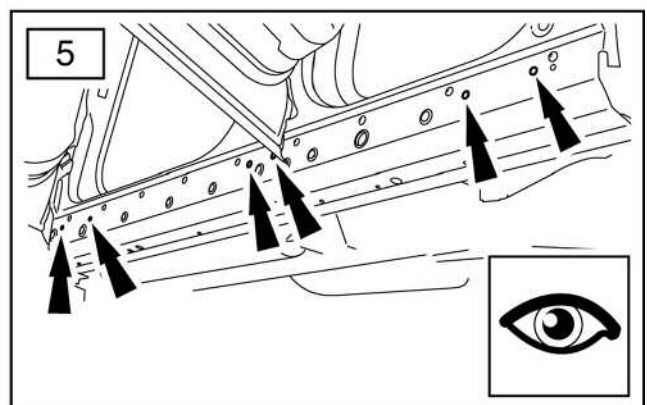

FITTING INSTRUCTIONS

> Discovery 3

Side Protection Tubes

BRITPART

The quality parts for Land Rovers

Fitting Instructions

Discovery 3 - Side Protection Tubes

Fitting Instructions

Discovery 3 - Side Protection Tubes

The following instructions are valid for both sides of the vehicle.

Fitting Instructions

Discovery 3 - Side Protection Tubes

Fitting Instructions

Discovery 3 - Side Protection Tubes

Fitting Instructions

Discovery 3 - Side Protection Tubes

Fitting Instructions

Discovery 3 - Side Protection Tubes

WARNING

Accessories which are not properly fitted can be dangerous.

Read the instructions carefully prior to fitting.