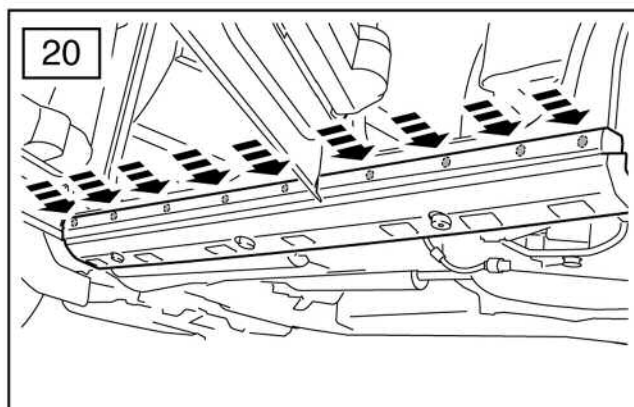

FITTING INSTRUCTIONS

> Discovery 3

Side Protection Tubes

BRITPART

The quality parts for Land Rovers

Fitting Instructions

Discovery 3 - Side Protection Tubes

Fitting Instructions

Discovery 3 - Side Protection Tubes

The following instructions are valid for both sides of the vehicle.

Fitting Instructions

Discovery 3 - Side Protection Tubes

Fitting Instructions

Discovery 3 - Side Protection Tubes

Fitting Instructions

Discovery 3 - Side Protection Tubes

Fitting Instructions

Discovery 3 - Side Protection Tubes

WARNING

Accessories which are not properly fitted can be dangerous.

Read the instructions carefully prior to fitting.