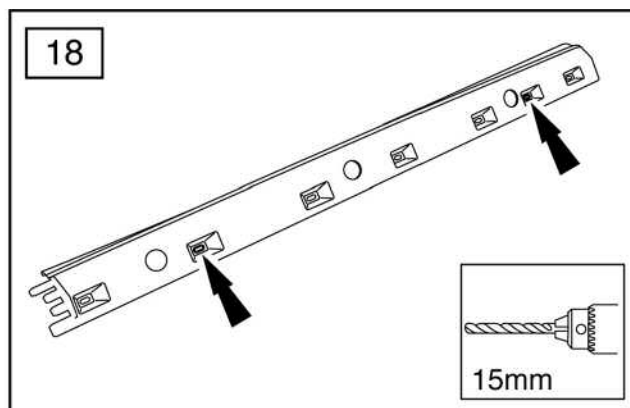

FITTING INSTRUCTIONS

> Discovery 3

Side Protection Tubes

BRITPART

The quality parts for Land Rovers

Fitting Instructions

Discovery 3 - Side Protection Tubes

Fitting Instructions

Discovery 3 - Side Protection Tubes

The following instructions are valid for both sides of the vehicle.

Fitting Instructions

Discovery 3 - Side Protection Tubes

Fitting Instructions

Discovery 3 - Side Protection Tubes

Fitting Instructions

Discovery 3 - Side Protection Tubes

Fitting Instructions

Discovery 3 - Side Protection Tubes

WARNING

Accessories which are not properly fitted can be dangerous.

Read the instructions carefully prior to fitting.