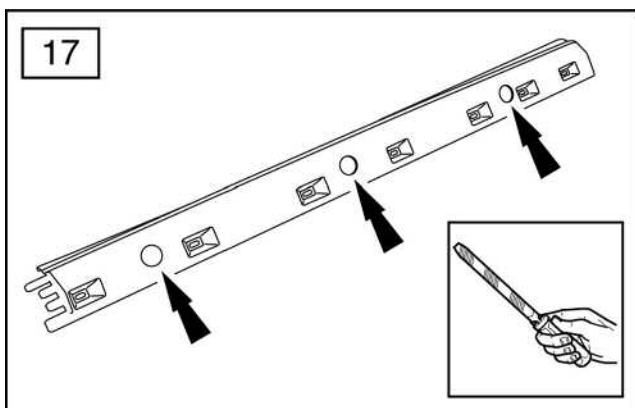

FITTING INSTRUCTIONS

> Discovery 3

Side Protection Tubes

BRITPART

The quality parts for Land Rovers

Fitting Instructions

Discovery 3 - Side Protection Tubes

Fitting Instructions

Discovery 3 - Side Protection Tubes

The following instructions are valid for both sides of the vehicle.

Fitting Instructions

Discovery 3 - Side Protection Tubes

Fitting Instructions

Discovery 3 - Side Protection Tubes

Fitting Instructions

Discovery 3 - Side Protection Tubes

Fitting Instructions

Discovery 3 - Side Protection Tubes

WARNING

Accessories which are not properly fitted can be dangerous.

Read the instructions carefully prior to fitting.