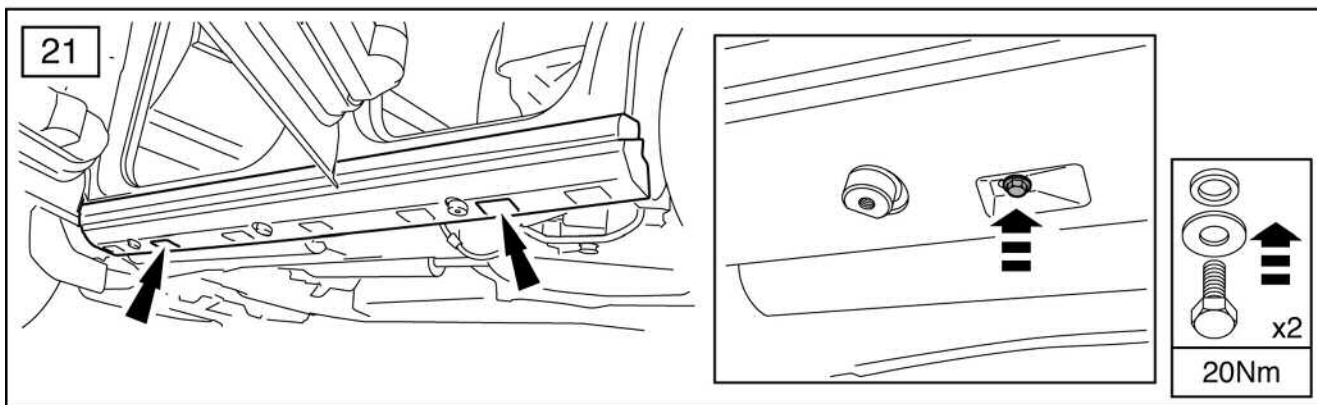

FITTING INSTRUCTIONS

> Discovery 3

Side Protection Tubes

BRITPART

The quality parts for Land Rovers

Fitting Instructions

Discovery 3 - Side Protection Tubes

Fitting Instructions

Discovery 3 - Side Protection Tubes

The following instructions are valid for both sides of the vehicle.

Fitting Instructions

Discovery 3 - Side Protection Tubes

Fitting Instructions

Discovery 3 - Side Protection Tubes

Fitting Instructions

Discovery 3 - Side Protection Tubes

Fitting Instructions

Discovery 3 - Side Protection Tubes

WARNING

Accessories which are not properly fitted can be dangerous.

Read the instructions carefully prior to fitting.