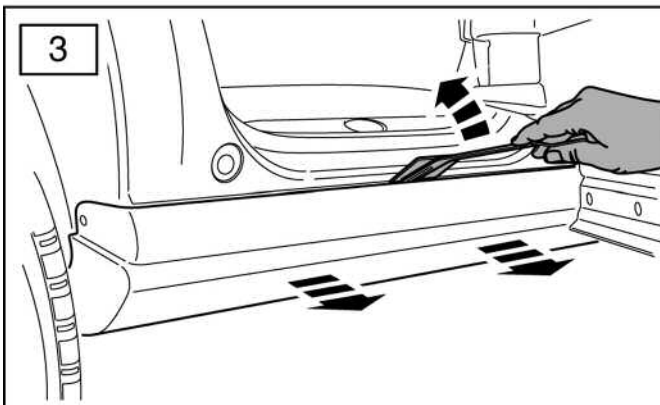

FITTING INSTRUCTIONS

> Discovery 3

Side Protection Tubes

BRITPART

The quality parts for Land Rovers

Fitting Instructions

Discovery 3 - Side Protection Tubes

Fitting Instructions

Discovery 3 - Side Protection Tubes

The following instructions are valid for both sides of the vehicle.

Fitting Instructions

Discovery 3 - Side Protection Tubes

Fitting Instructions

Discovery 3 - Side Protection Tubes

Fitting Instructions

Discovery 3 - Side Protection Tubes

Fitting Instructions

Discovery 3 - Side Protection Tubes

WARNING

Accessories which are not properly fitted can be dangerous.

Read the instructions carefully prior to fitting.