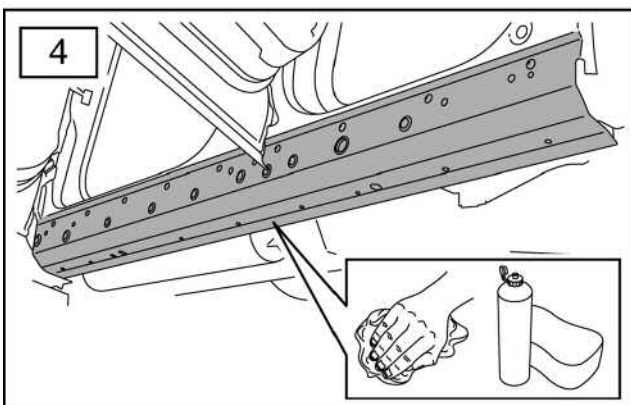

FITTING INSTRUCTIONS

> Discovery 3

Side Protection Tubes

BRITPART

The quality parts for Land Rovers

Fitting Instructions

Discovery 3 - Side Protection Tubes

Fitting Instructions

Discovery 3 - Side Protection Tubes

The following instructions are valid for both sides of the vehicle.

Fitting Instructions

Discovery 3 - Side Protection Tubes

Fitting Instructions

Discovery 3 - Side Protection Tubes

Fitting Instructions

Discovery 3 - Side Protection Tubes

Fitting Instructions

Discovery 3 - Side Protection Tubes

WARNING

Accessories which are not properly fitted can be dangerous.

Read the instructions carefully prior to fitting.