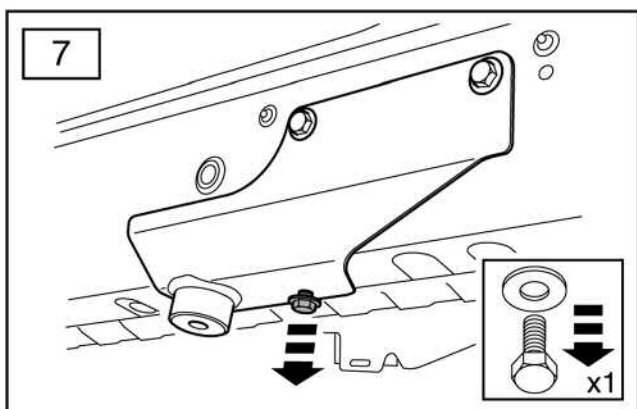

FITTING INSTRUCTIONS

> Discovery 3

Side Protection Tubes

BRITPART

The quality parts for Land Rovers

Fitting Instructions

Discovery 3 - Side Protection Tubes

Fitting Instructions

Discovery 3 - Side Protection Tubes

The following instructions are valid for both sides of the vehicle.

Fitting Instructions

Discovery 3 - Side Protection Tubes

Fitting Instructions

Discovery 3 - Side Protection Tubes

Fitting Instructions

Discovery 3 - Side Protection Tubes

Fitting Instructions

Discovery 3 - Side Protection Tubes

WARNING

Accessories which are not properly fitted can be dangerous.

Read the instructions carefully prior to fitting.