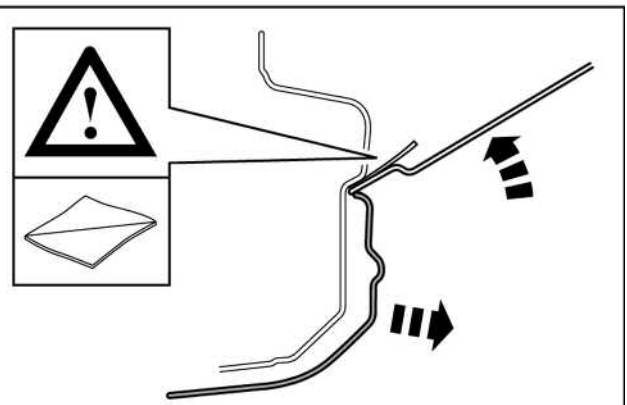

FITTING INSTRUCTIONS

> Discovery 3

Side Protection Tubes

BRITPART

The quality parts for Land Rovers

Fitting Instructions

Discovery 3 - Side Protection Tubes

Fitting Instructions

Discovery 3 - Side Protection Tubes

The following instructions are valid for both sides of the vehicle.

Fitting Instructions

Discovery 3 - Side Protection Tubes

Fitting Instructions

Discovery 3 - Side Protection Tubes

Fitting Instructions

Discovery 3 - Side Protection Tubes

Fitting Instructions

Discovery 3 - Side Protection Tubes

WARNING

Accessories which are not properly fitted can be dangerous.

Read the instructions carefully prior to fitting.