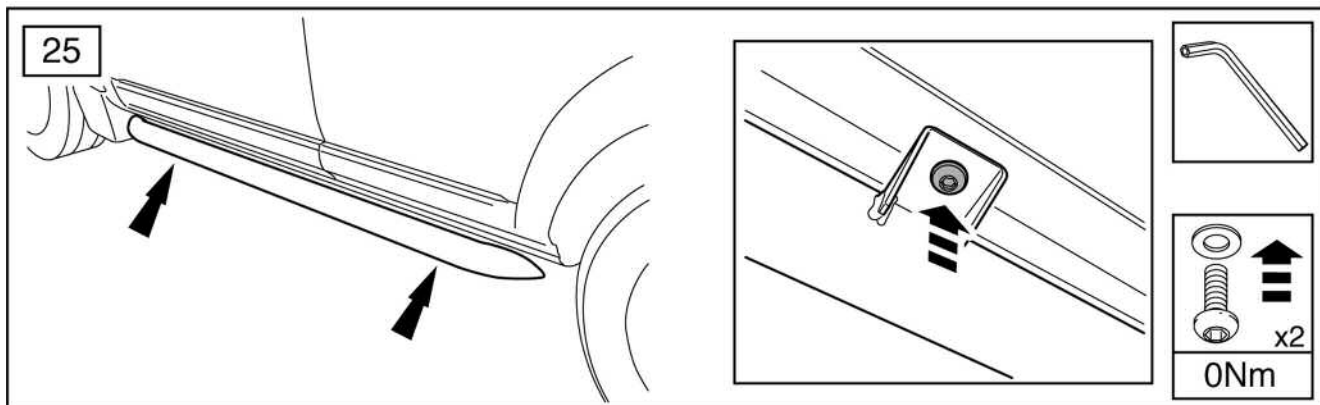

FITTING INSTRUCTIONS

> Discovery 3

Side Protection Tubes

BRITPART

The quality parts for Land Rovers

Fitting Instructions

Discovery 3 - Side Protection Tubes

Fitting Instructions

Discovery 3 - Side Protection Tubes

The following instructions are valid for both sides of the vehicle.

Fitting Instructions

Discovery 3 - Side Protection Tubes

Fitting Instructions

Discovery 3 - Side Protection Tubes

Fitting Instructions

Discovery 3 - Side Protection Tubes

Fitting Instructions

Discovery 3 - Side Protection Tubes

WARNING

Accessories which are not properly fitted can be dangerous.

Read the instructions carefully prior to fitting.