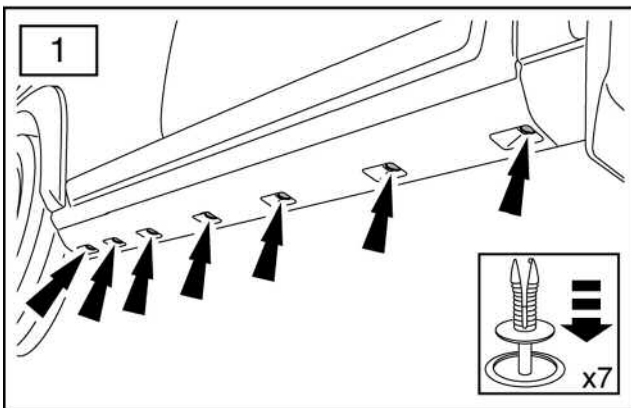

FITTING INSTRUCTIONS

> Discovery 3

Side Protection Tubes

BRITPART

The quality parts for Land Rovers

Fitting Instructions

Discovery 3 - Side Protection Tubes

Fitting Instructions

Discovery 3 - Side Protection Tubes

The following instructions are valid for both sides of the vehicle.

Fitting Instructions

Discovery 3 - Side Protection Tubes

Fitting Instructions

Discovery 3 - Side Protection Tubes

Fitting Instructions

Discovery 3 - Side Protection Tubes

Fitting Instructions

Discovery 3 - Side Protection Tubes

WARNING

Accessories which are not properly fitted can be dangerous.

Read the instructions carefully prior to fitting.