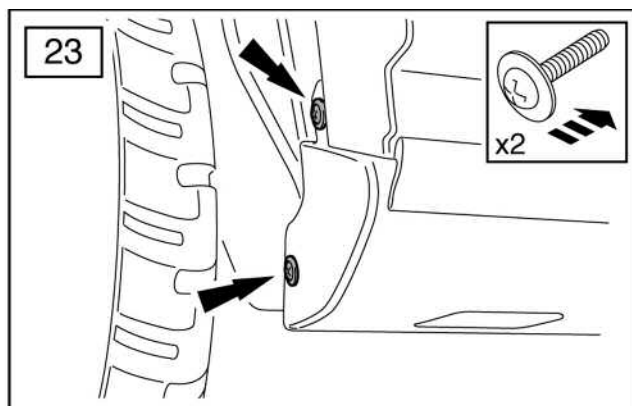

FITTING INSTRUCTIONS

> Discovery 3

Side Protection Tubes

BRITPART

The quality parts for Land Rovers

Fitting Instructions

Discovery 3 - Side Protection Tubes

Fitting Instructions

Discovery 3 - Side Protection Tubes

The following instructions are valid for both sides of the vehicle.

Fitting Instructions

Discovery 3 - Side Protection Tubes

Fitting Instructions

Discovery 3 - Side Protection Tubes

Fitting Instructions

Discovery 3 - Side Protection Tubes

Fitting Instructions

Discovery 3 - Side Protection Tubes

WARNING

Accessories which are not properly fitted can be dangerous.

Read the instructions carefully prior to fitting.