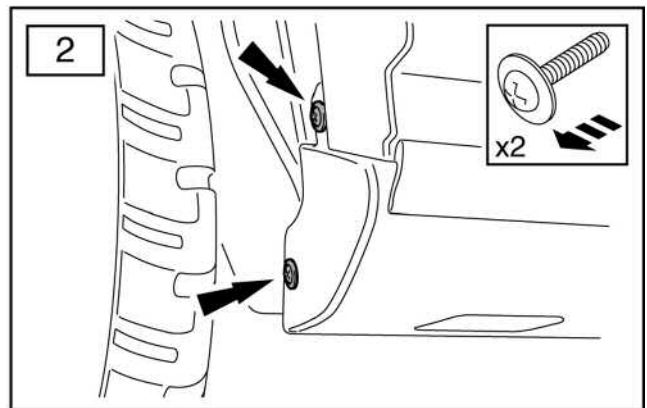

FITTING INSTRUCTIONS

> Discovery 3

Side Protection Tubes

BRITPART

The quality parts for Land Rovers

Fitting Instructions

Discovery 3 - Side Protection Tubes

Fitting Instructions

Discovery 3 - Side Protection Tubes

The following instructions are valid for both sides of the vehicle.

Fitting Instructions

Discovery 3 - Side Protection Tubes

Fitting Instructions

Discovery 3 - Side Protection Tubes

Fitting Instructions

Discovery 3 - Side Protection Tubes

Fitting Instructions

Discovery 3 - Side Protection Tubes

WARNING

Accessories which are not properly fitted can be dangerous.

Read the instructions carefully prior to fitting.