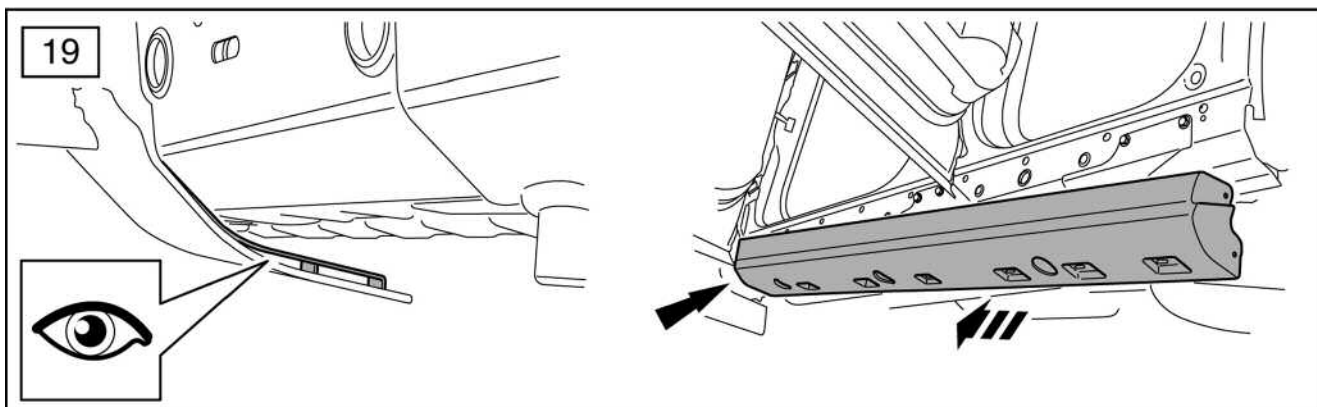

FITTING INSTRUCTIONS

> Discovery 3

Side Protection Tubes

BRITPART

The quality parts for Land Rovers

Fitting Instructions

Discovery 3 - Side Protection Tubes

Fitting Instructions

Discovery 3 - Side Protection Tubes

The following instructions are valid for both sides of the vehicle.

Fitting Instructions

Discovery 3 - Side Protection Tubes

Fitting Instructions

Discovery 3 - Side Protection Tubes

Fitting Instructions

Discovery 3 - Side Protection Tubes

Fitting Instructions

Discovery 3 - Side Protection Tubes

WARNING

Accessories which are not properly fitted can be dangerous.

Read the instructions carefully prior to fitting.