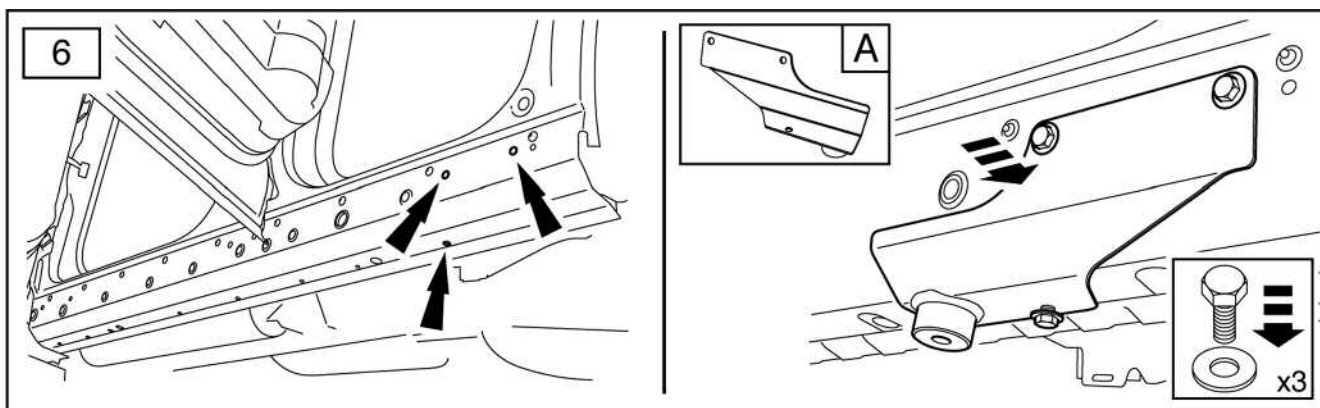

FITTING INSTRUCTIONS

> Discovery 3

Side Protection Tubes

BRITPART

The quality parts for Land Rovers

Fitting Instructions

Discovery 3 - Side Protection Tubes

Fitting Instructions

Discovery 3 - Side Protection Tubes

The following instructions are valid for both sides of the vehicle.

Fitting Instructions

Discovery 3 - Side Protection Tubes

Fitting Instructions

Discovery 3 - Side Protection Tubes

Fitting Instructions

Discovery 3 - Side Protection Tubes

Fitting Instructions

Discovery 3 - Side Protection Tubes

WARNING

Accessories which are not properly fitted can be dangerous.

Read the instructions carefully prior to fitting.