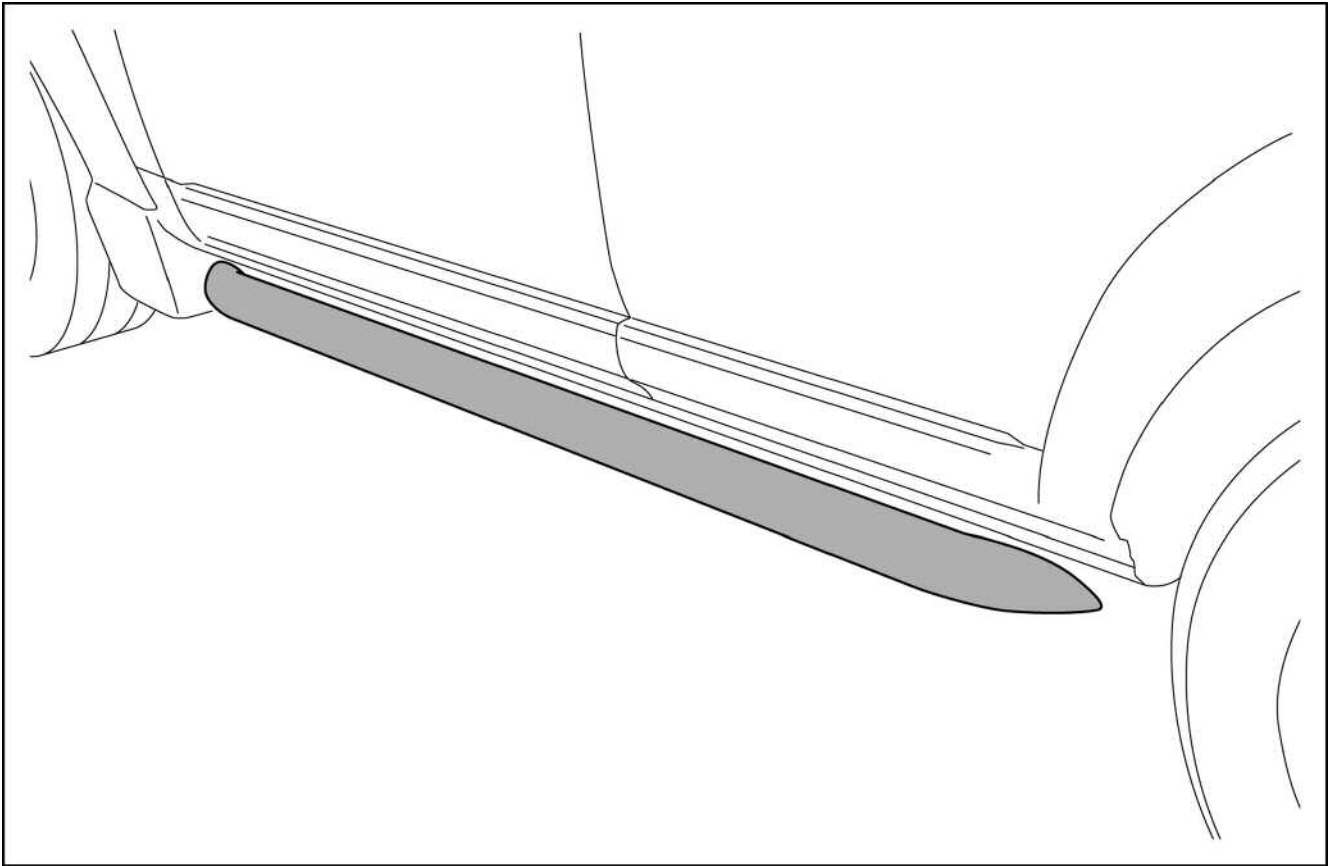

FITTING INSTRUCTIONS

> Discovery 3

Side Protection Tubes

BRITPART

The quality parts for Land Rovers

Fitting Instructions

Discovery 3 - Side Protection Tubes

Fitting Instructions

Discovery 3 - Side Protection Tubes

The following instructions are valid for both sides of the vehicle.

Fitting Instructions

Discovery 3 - Side Protection Tubes

Fitting Instructions

Discovery 3 - Side Protection Tubes

Fitting Instructions

Discovery 3 - Side Protection Tubes

Fitting Instructions

Discovery 3 - Side Protection Tubes

WARNING

Accessories which are not properly fitted can be dangerous.

Read the instructions carefully prior to fitting.