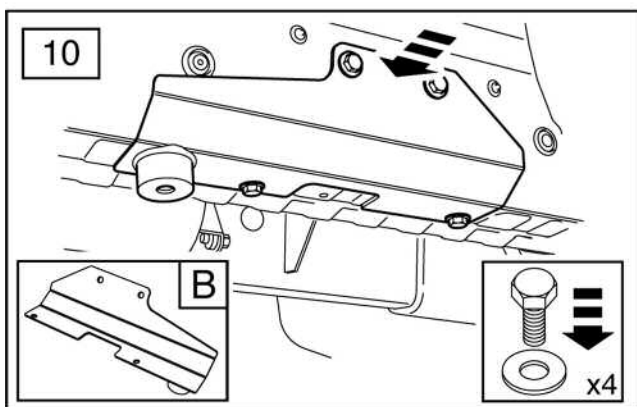

FITTING INSTRUCTIONS

> Discovery 3

Side Protection Tubes

BRITPART

The quality parts for Land Rovers

Fitting Instructions

Discovery 3 - Side Protection Tubes

Fitting Instructions

Discovery 3 - Side Protection Tubes

The following instructions are valid for both sides of the vehicle.

Fitting Instructions

Discovery 3 - Side Protection Tubes

Fitting Instructions

Discovery 3 - Side Protection Tubes

Fitting Instructions

Discovery 3 - Side Protection Tubes

Fitting Instructions

Discovery 3 - Side Protection Tubes

WARNING

Accessories which are not properly fitted can be dangerous.

Read the instructions carefully prior to fitting.