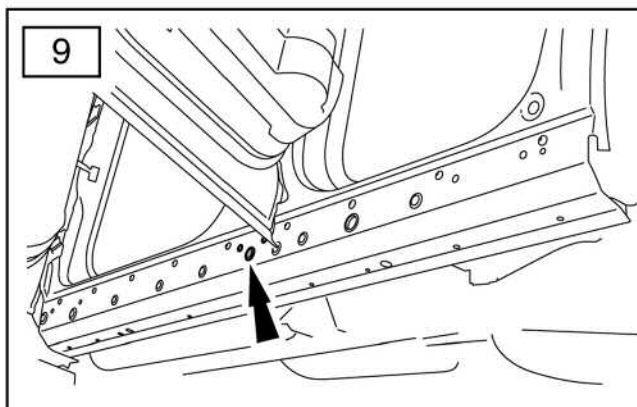

FITTING INSTRUCTIONS

> Discovery 3

Side Protection Tubes

BRITPART

The quality parts for Land Rovers

Fitting Instructions

Discovery 3 - Side Protection Tubes

Fitting Instructions

Discovery 3 - Side Protection Tubes

The following instructions are valid for both sides of the vehicle.

Fitting Instructions

Discovery 3 - Side Protection Tubes

Fitting Instructions

Discovery 3 - Side Protection Tubes

Fitting Instructions

Discovery 3 - Side Protection Tubes

Fitting Instructions

Discovery 3 - Side Protection Tubes

WARNING

Accessories which are not properly fitted can be dangerous.

Read the instructions carefully prior to fitting.