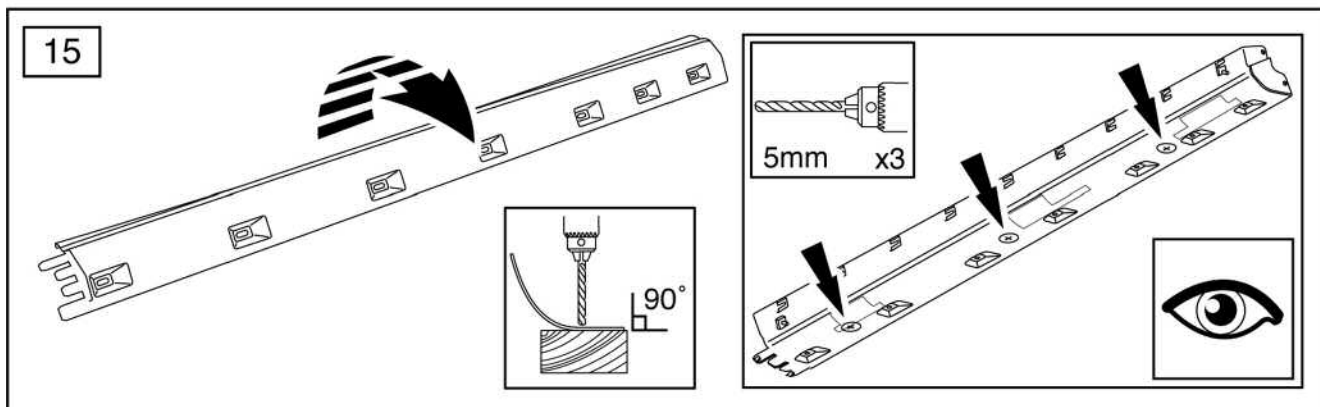

FITTING INSTRUCTIONS

> Discovery 3

Side Protection Tubes

BRITPART

The quality parts for Land Rovers

Fitting Instructions

Discovery 3 - Side Protection Tubes

Fitting Instructions

Discovery 3 - Side Protection Tubes

The following instructions are valid for both sides of the vehicle.

Fitting Instructions

Discovery 3 - Side Protection Tubes

Fitting Instructions

Discovery 3 - Side Protection Tubes

Fitting Instructions

Discovery 3 - Side Protection Tubes

Fitting Instructions

Discovery 3 - Side Protection Tubes

WARNING

Accessories which are not properly fitted can be dangerous.

Read the instructions carefully prior to fitting.