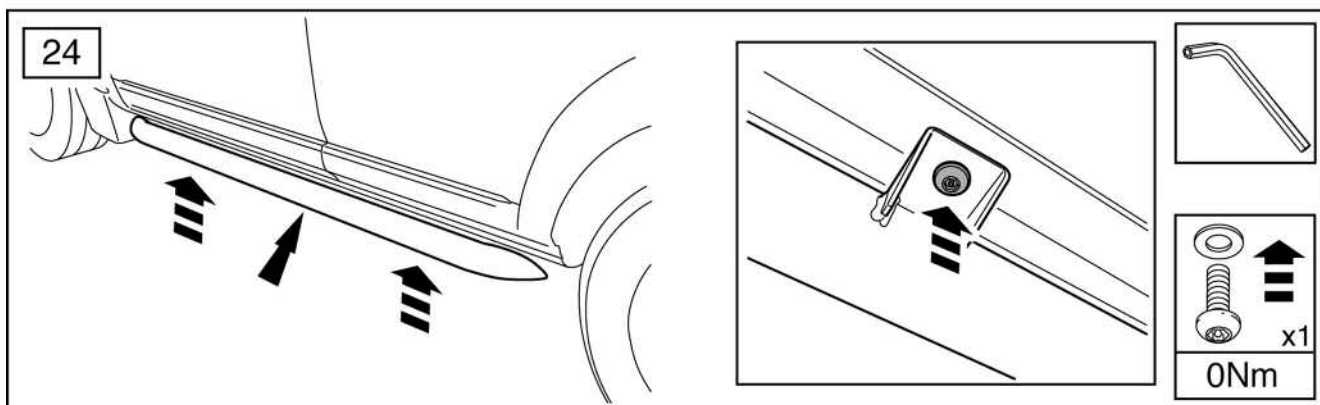

FITTING INSTRUCTIONS

> Discovery 3

Side Protection Tubes

BRITPART

The quality parts for Land Rovers

Fitting Instructions

Discovery 3 - Side Protection Tubes

Fitting Instructions

Discovery 3 - Side Protection Tubes

The following instructions are valid for both sides of the vehicle.

Fitting Instructions

Discovery 3 - Side Protection Tubes

Fitting Instructions

Discovery 3 - Side Protection Tubes

Fitting Instructions

Discovery 3 - Side Protection Tubes

Fitting Instructions

Discovery 3 - Side Protection Tubes

WARNING

Accessories which are not properly fitted can be dangerous.

Read the instructions carefully prior to fitting.