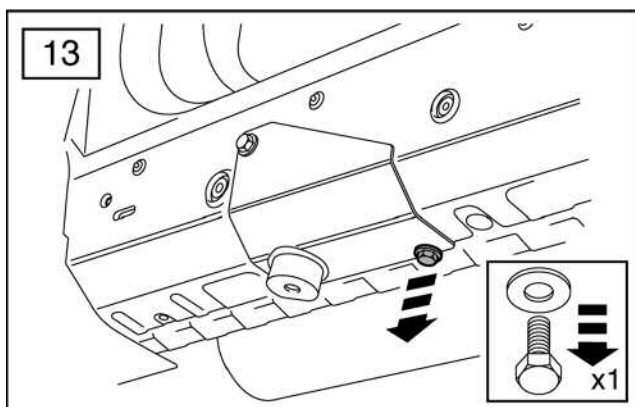

FITTING INSTRUCTIONS

> Discovery 3

Side Protection Tubes

BRITPART

The quality parts for Land Rovers

Fitting Instructions

Discovery 3 - Side Protection Tubes

Fitting Instructions

Discovery 3 - Side Protection Tubes

The following instructions are valid for both sides of the vehicle.

Fitting Instructions

Discovery 3 - Side Protection Tubes

Fitting Instructions

Discovery 3 - Side Protection Tubes

Fitting Instructions

Discovery 3 - Side Protection Tubes

Fitting Instructions

Discovery 3 - Side Protection Tubes

WARNING

Accessories which are not properly fitted can be dangerous.

Read the instructions carefully prior to fitting.