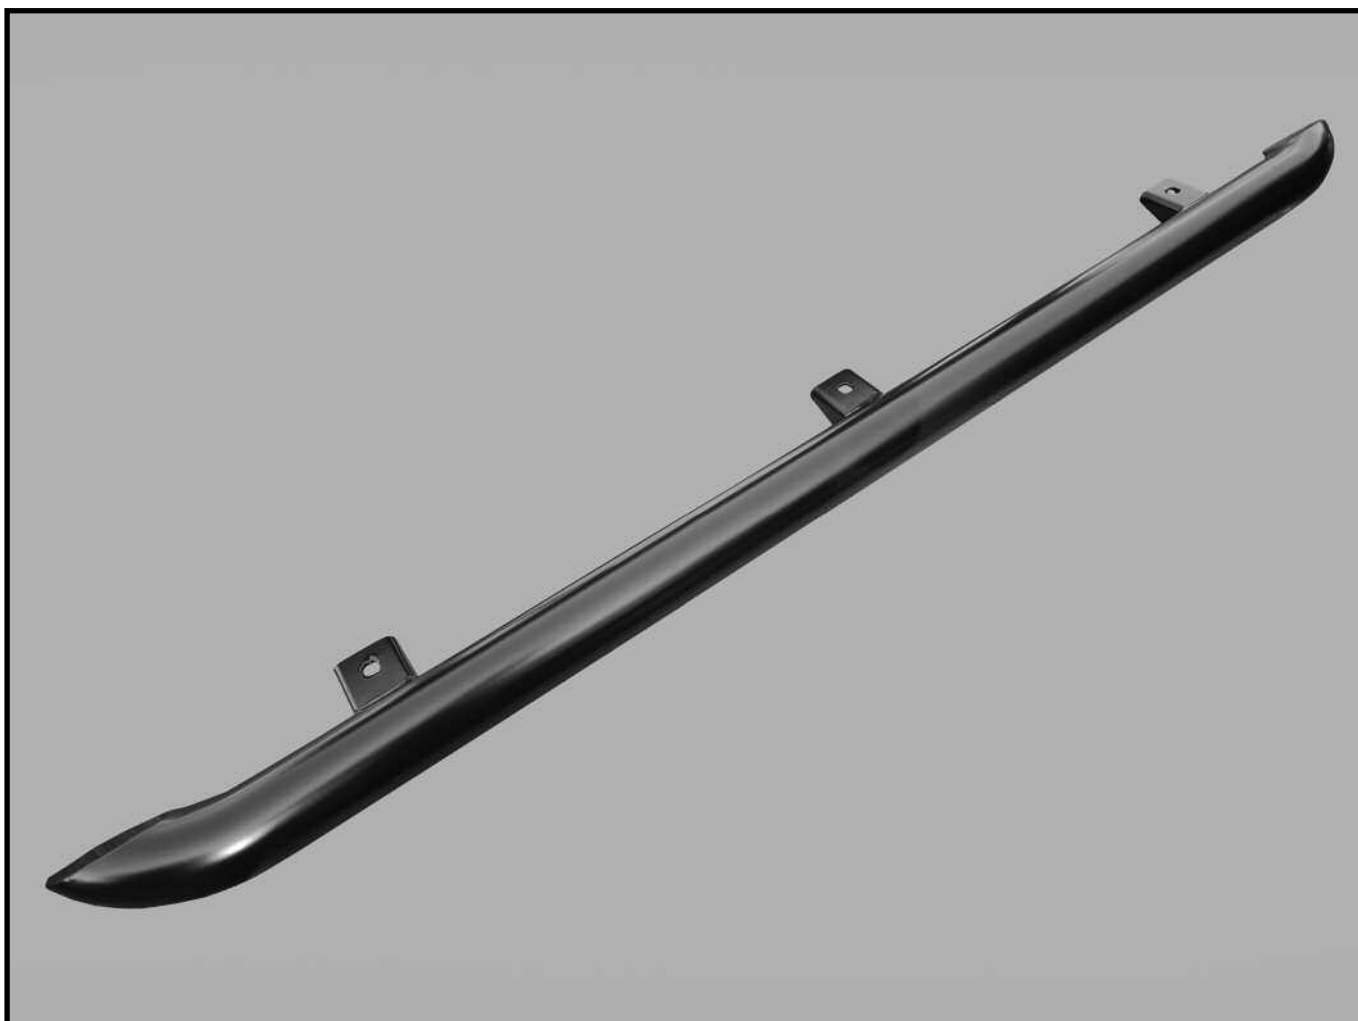

FITTING INSTRUCTIONS

> Discovery 3

Side Protection Tubes

BRITPART

The quality parts for Land Rovers

Fitting Instructions

Discovery 3 - Side Protection Tubes

Fitting Instructions

Discovery 3 - Side Protection Tubes

The following instructions are valid for both sides of the vehicle.

Fitting Instructions

Discovery 3 - Side Protection Tubes

Fitting Instructions

Discovery 3 - Side Protection Tubes

Fitting Instructions

Discovery 3 - Side Protection Tubes

Fitting Instructions

Discovery 3 - Side Protection Tubes

WARNING

Accessories which are not properly fitted can be dangerous.

Read the instructions carefully prior to fitting.