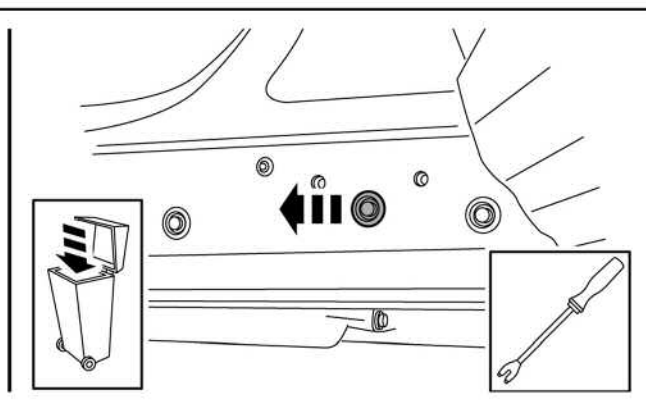

FITTING INSTRUCTIONS

> Discovery 3

Side Protection Tubes

BRITPART

The quality parts for Land Rovers

Fitting Instructions

Discovery 3 - Side Protection Tubes

Fitting Instructions

Discovery 3 - Side Protection Tubes

The following instructions are valid for both sides of the vehicle.

Fitting Instructions

Discovery 3 - Side Protection Tubes

Fitting Instructions

Discovery 3 - Side Protection Tubes

Fitting Instructions

Discovery 3 - Side Protection Tubes

Fitting Instructions

Discovery 3 - Side Protection Tubes

WARNING

Accessories which are not properly fitted can be dangerous.

Read the instructions carefully prior to fitting.