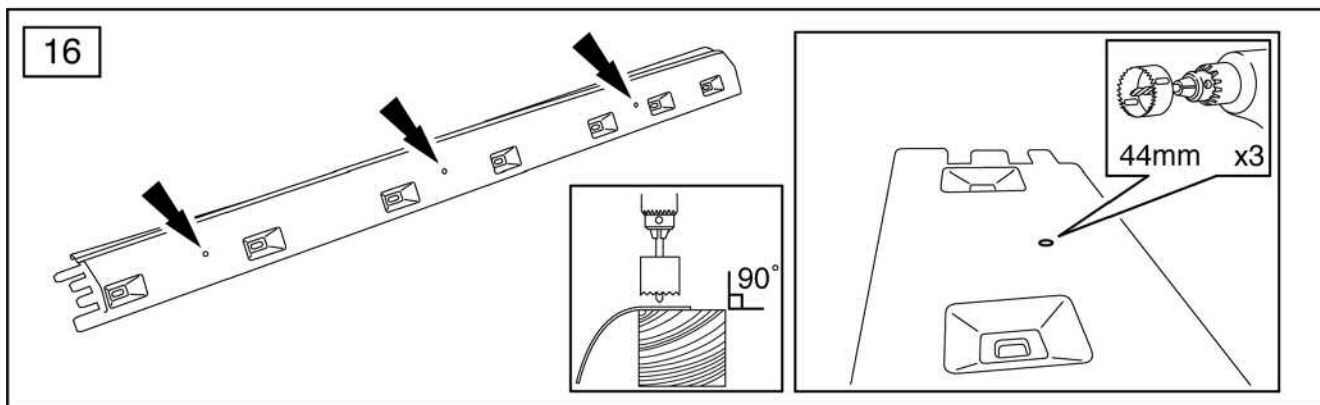

FITTING INSTRUCTIONS

> Discovery 3

Side Protection Tubes

BRITPART

The quality parts for Land Rovers

Fitting Instructions

Discovery 3 - Side Protection Tubes

Fitting Instructions

Discovery 3 - Side Protection Tubes

The following instructions are valid for both sides of the vehicle.

Fitting Instructions

Discovery 3 - Side Protection Tubes

Fitting Instructions

Discovery 3 - Side Protection Tubes

Fitting Instructions

Discovery 3 - Side Protection Tubes

Fitting Instructions

Discovery 3 - Side Protection Tubes

WARNING

Accessories which are not properly fitted can be dangerous.

Read the instructions carefully prior to fitting.