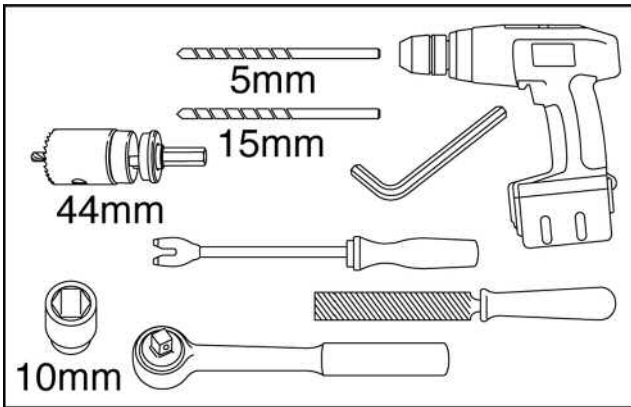

FITTING INSTRUCTIONS

> Discovery 3

Side Protection Tubes

BRITPART

The quality parts for Land Rovers

Fitting Instructions

Discovery 3 - Side Protection Tubes

Fitting Instructions

Discovery 3 - Side Protection Tubes

The following instructions are valid for both sides of the vehicle.

Fitting Instructions

Discovery 3 - Side Protection Tubes

Fitting Instructions

Discovery 3 - Side Protection Tubes

Fitting Instructions

Discovery 3 - Side Protection Tubes

Fitting Instructions

Discovery 3 - Side Protection Tubes

WARNING

Accessories which are not properly fitted can be dangerous.

Read the instructions carefully prior to fitting.