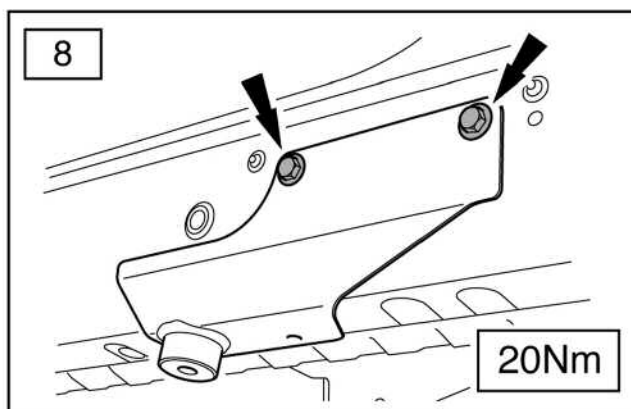

FITTING INSTRUCTIONS

> Discovery 3

Side Protection Tubes

BRITPART

The quality parts for Land Rovers

Fitting Instructions

Discovery 3 - Side Protection Tubes

Fitting Instructions

Discovery 3 - Side Protection Tubes

The following instructions are valid for both sides of the vehicle.

Fitting Instructions

Discovery 3 - Side Protection Tubes

Fitting Instructions

Discovery 3 - Side Protection Tubes

Fitting Instructions

Discovery 3 - Side Protection Tubes

Fitting Instructions

Discovery 3 - Side Protection Tubes

WARNING

Accessories which are not properly fitted can be dangerous.

Read the instructions carefully prior to fitting.