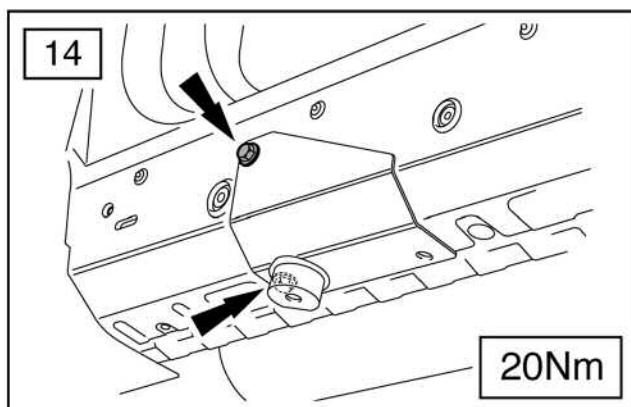

FITTING INSTRUCTIONS

> Discovery 3

Side Protection Tubes

BRITPART

The quality parts for Land Rovers

Fitting Instructions

Discovery 3 - Side Protection Tubes

Fitting Instructions

Discovery 3 - Side Protection Tubes

The following instructions are valid for both sides of the vehicle.

Fitting Instructions

Discovery 3 - Side Protection Tubes

Fitting Instructions

Discovery 3 - Side Protection Tubes

Fitting Instructions

Discovery 3 - Side Protection Tubes

Fitting Instructions

Discovery 3 - Side Protection Tubes

WARNING

Accessories which are not properly fitted can be dangerous.

Read the instructions carefully prior to fitting.