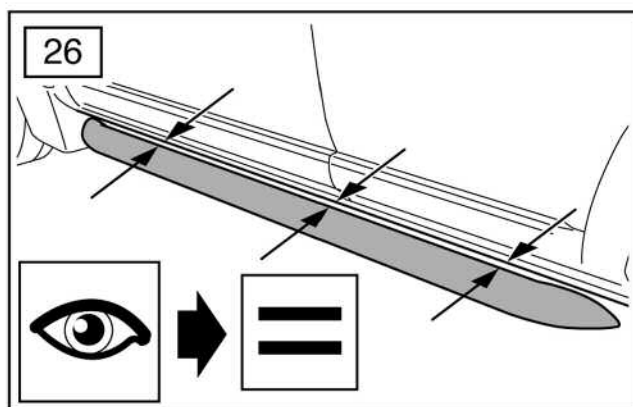

FITTING INSTRUCTIONS

> Discovery 3

Side Protection Tubes

BRITPART

The quality parts for Land Rovers

Fitting Instructions

Discovery 3 - Side Protection Tubes

Fitting Instructions

Discovery 3 - Side Protection Tubes

The following instructions are valid for both sides of the vehicle.

Fitting Instructions

Discovery 3 - Side Protection Tubes

Fitting Instructions

Discovery 3 - Side Protection Tubes

Fitting Instructions

Discovery 3 - Side Protection Tubes

Fitting Instructions

Discovery 3 - Side Protection Tubes

WARNING

Accessories which are not properly fitted can be dangerous.

Read the instructions carefully prior to fitting.