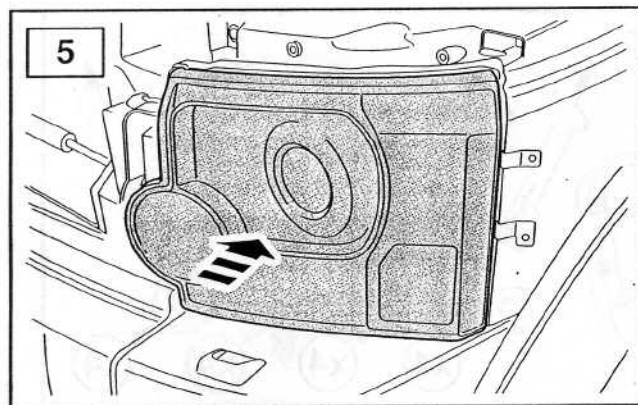

FITTING INSTRUCTIONS

> Discovery 3

Front Lamp Guards

BRITPART

The quality parts for Land Rovers

Fitting Instructions

Discovery 3 - Front Lamp Guards

The following instructions are valid for both sides of the vehicle.

Fitting Instructions

Discovery 3 - Front Lamp Guards

Fitting Instructions

Discovery 3 - Front Lamp Guards

WARNING

Accessories which are not properly fitted can be dangerous.

Read the instructions carefully prior to fitting.