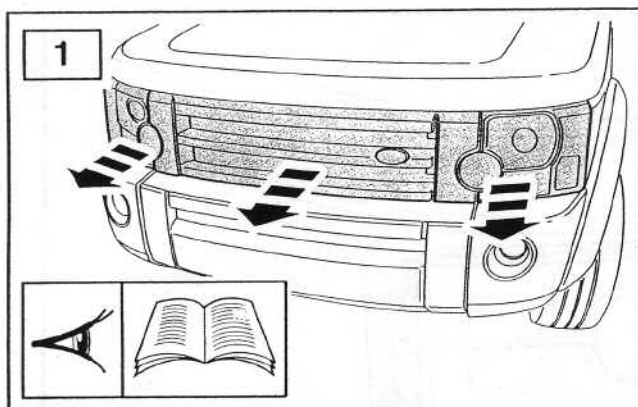

FITTING INSTRUCTIONS

> Discovery 3

Front Lamp Guards

BRITPART

The quality parts for Land Rovers

Fitting Instructions

Discovery 3 - Front Lamp Guards

The following instructions are valid for both sides of the vehicle.

Fitting Instructions

Discovery 3 - Front Lamp Guards

Fitting Instructions

Discovery 3 - Front Lamp Guards

WARNING

Accessories which are not properly fitted can be dangerous.

Read the instructions carefully prior to fitting.