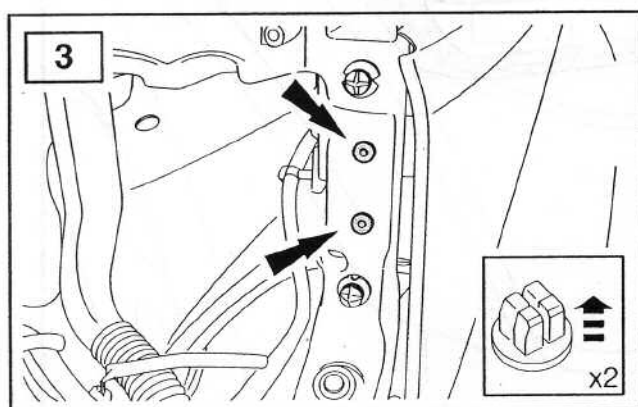

FITTING INSTRUCTIONS

> Discovery 3

Front Lamp Guards

BRITPART

The quality parts for Land Rovers

Fitting Instructions

Discovery 3 - Front Lamp Guards

The following instructions are valid for both sides of the vehicle.

Fitting Instructions

Discovery 3 - Front Lamp Guards

Fitting Instructions

Discovery 3 - Front Lamp Guards

WARNING

Accessories which are not properly fitted can be dangerous.

Read the instructions carefully prior to fitting.