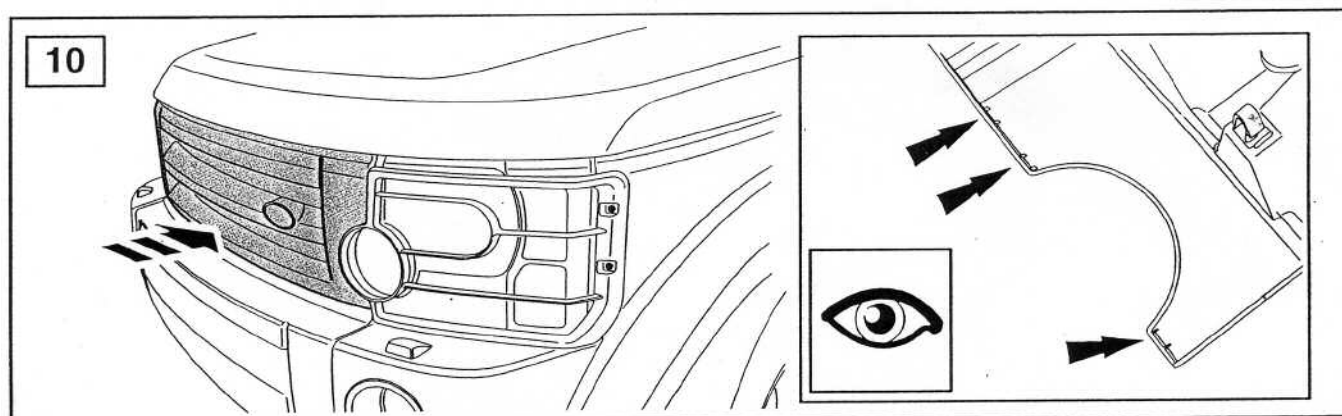

FITTING INSTRUCTIONS

> Discovery 3

Front Lamp Guards

BRITPART

The quality parts for Land Rovers

Fitting Instructions

Discovery 3 - Front Lamp Guards

The following instructions are valid for both sides of the vehicle.

Fitting Instructions

Discovery 3 - Front Lamp Guards

Fitting Instructions

Discovery 3 - Front Lamp Guards

WARNING

Accessories which are not properly fitted can be dangerous.

Read the instructions carefully prior to fitting.