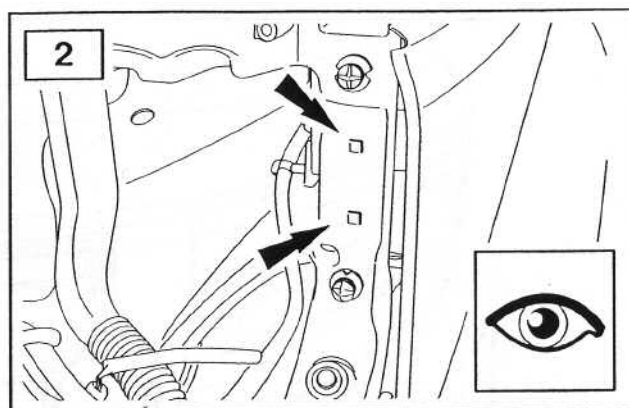

FITTING INSTRUCTIONS

> Discovery 3

Front Lamp Guards

BRITPART

The quality parts for Land Rovers

Fitting Instructions

Discovery 3 - Front Lamp Guards

The following instructions are valid for both sides of the vehicle.

Fitting Instructions

Discovery 3 - Front Lamp Guards

Fitting Instructions

Discovery 3 - Front Lamp Guards

WARNING

Accessories which are not properly fitted can be dangerous.

Read the instructions carefully prior to fitting.