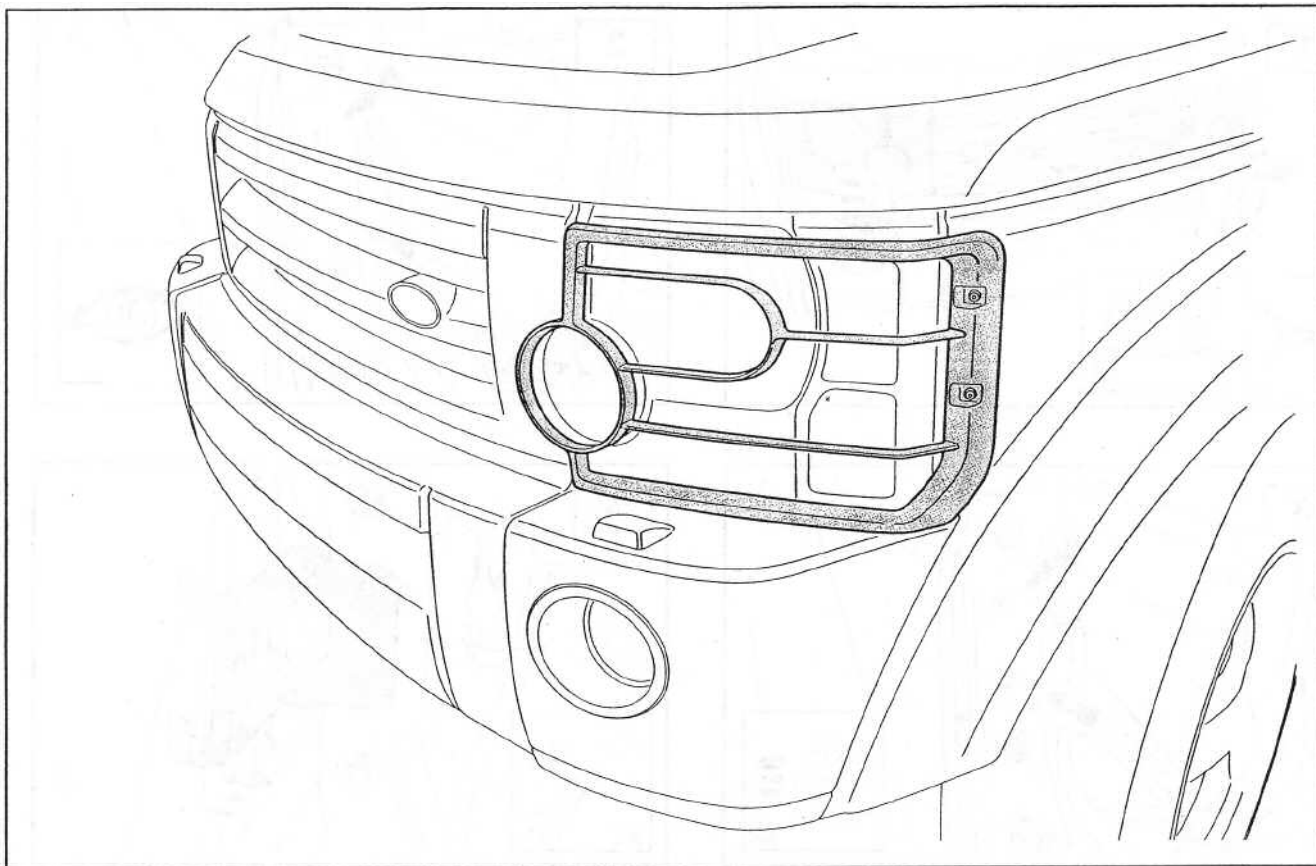

FITTING INSTRUCTIONS

> Discovery 3

Front Lamp Guards

BRITPART

The quality parts for Land Rovers

Fitting Instructions

Discovery 3 - Front Lamp Guards

The following instructions are valid for both sides of the vehicle.

Fitting Instructions

Discovery 3 - Front Lamp Guards

Fitting Instructions

Discovery 3 - Front Lamp Guards

WARNING

Accessories which are not properly fitted can be dangerous.

Read the instructions carefully prior to fitting.