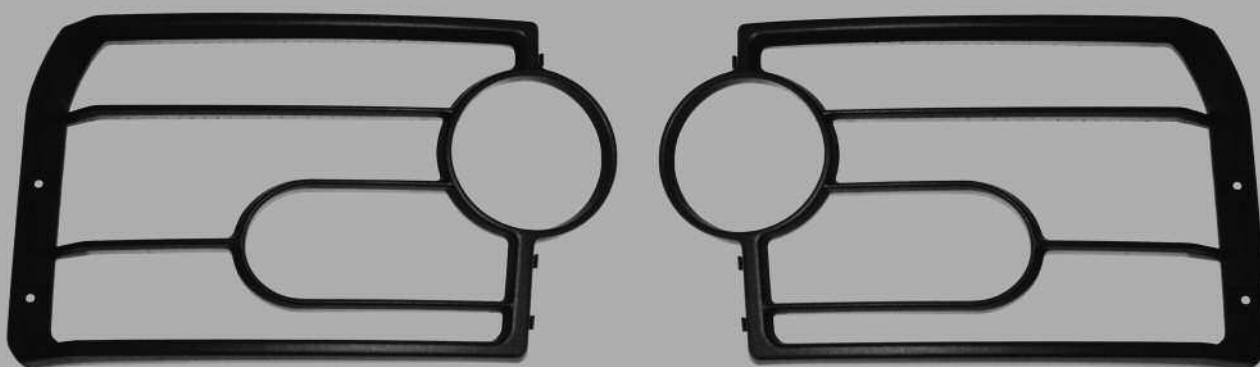

FITTING INSTRUCTIONS

> Discovery 3

Front Lamp Guards

BRITPART

The quality parts for Land Rovers

Fitting Instructions

Discovery 3 - Front Lamp Guards

The following instructions are valid for both sides of the vehicle.

Fitting Instructions

Discovery 3 - Front Lamp Guards

Fitting Instructions

Discovery 3 - Front Lamp Guards

WARNING

Accessories which are not properly fitted can be dangerous.

Read the instructions carefully prior to fitting.