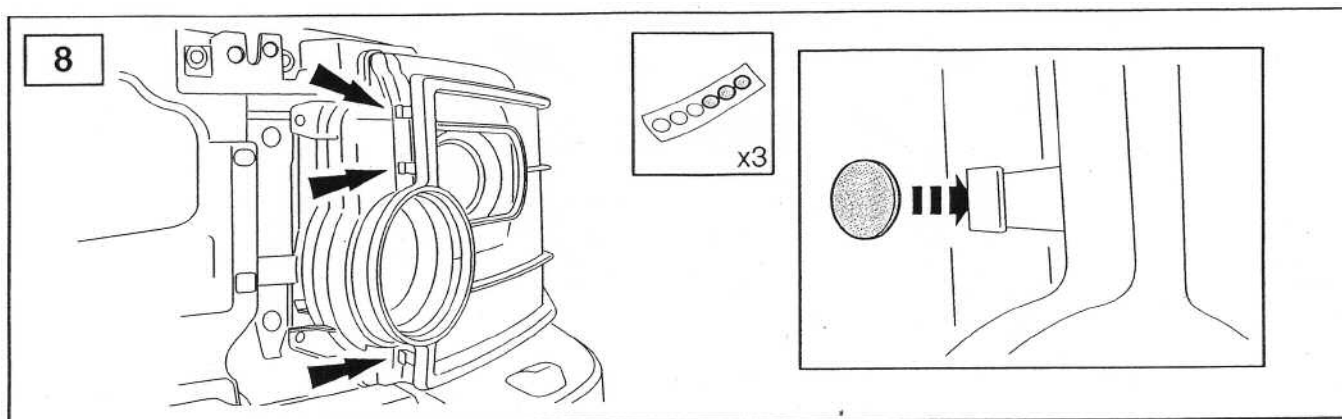

FITTING INSTRUCTIONS

> Discovery 3

Front Lamp Guards

BRITPART

The quality parts for Land Rovers

Fitting Instructions

Discovery 3 - Front Lamp Guards

The following instructions are valid for both sides of the vehicle.

Fitting Instructions

Discovery 3 - Front Lamp Guards

Fitting Instructions

Discovery 3 - Front Lamp Guards

WARNING

Accessories which are not properly fitted can be dangerous.

Read the instructions carefully prior to fitting.