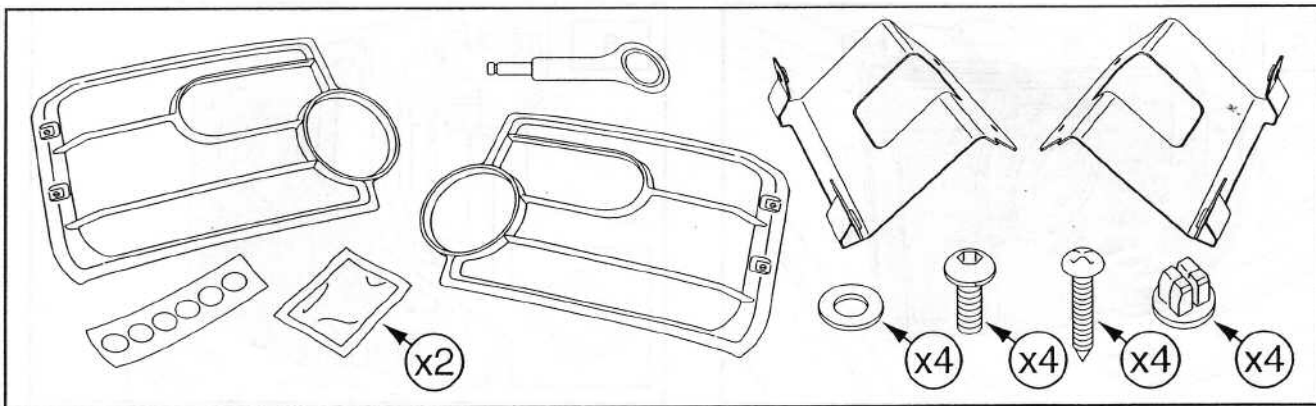

FITTING INSTRUCTIONS

> Discovery 3

Front Lamp Guards

BRITPART

The quality parts for Land Rovers

Fitting Instructions

Discovery 3 - Front Lamp Guards

The following instructions are valid for both sides of the vehicle.

Fitting Instructions

Discovery 3 - Front Lamp Guards

Fitting Instructions

Discovery 3 - Front Lamp Guards

WARNING

Accessories which are not properly fitted can be dangerous.

Read the instructions carefully prior to fitting.