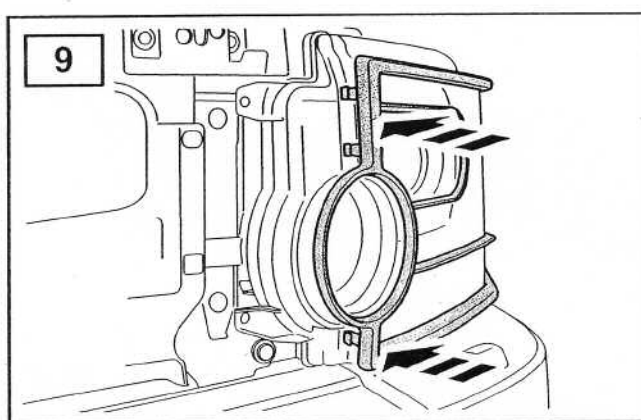

FITTING INSTRUCTIONS

> Discovery 3

Front Lamp Guards

BRITPART

The quality parts for Land Rovers

Fitting Instructions

Discovery 3 - Front Lamp Guards

The following instructions are valid for both sides of the vehicle.

Fitting Instructions

Discovery 3 - Front Lamp Guards

Fitting Instructions

Discovery 3 - Front Lamp Guards

WARNING

Accessories which are not properly fitted can be dangerous.

Read the instructions carefully prior to fitting.