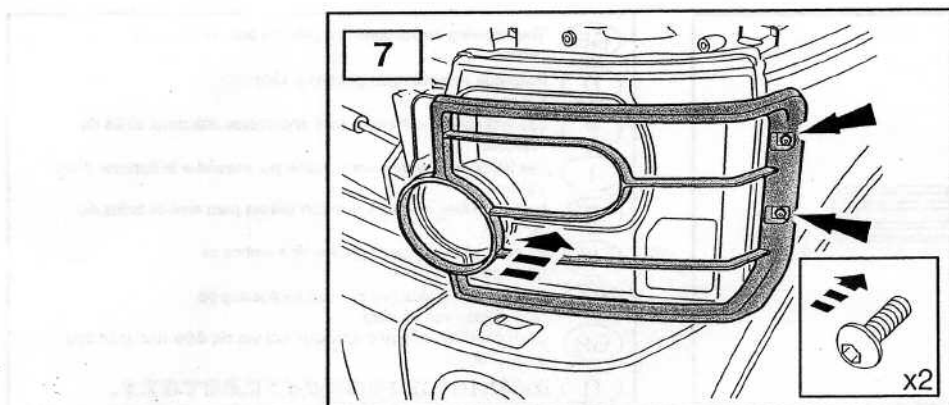

FITTING INSTRUCTIONS

> Discovery 3

Front Lamp Guards

BRITPART

The quality parts for Land Rovers

Fitting Instructions

Discovery 3 - Front Lamp Guards

The following instructions are valid for both sides of the vehicle.

Fitting Instructions

Discovery 3 - Front Lamp Guards

Fitting Instructions

Discovery 3 - Front Lamp Guards

WARNING

Accessories which are not properly fitted can be dangerous.

Read the instructions carefully prior to fitting.