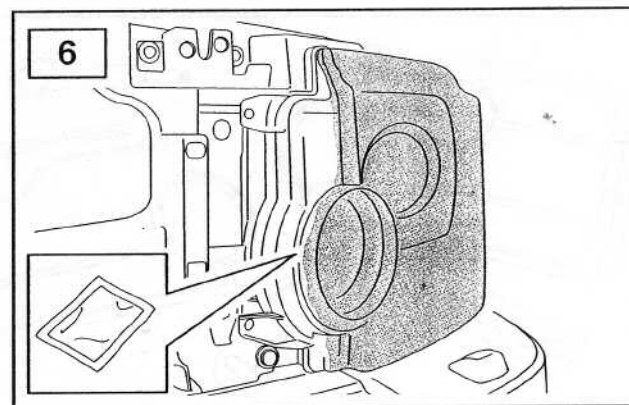

FITTING INSTRUCTIONS

> Discovery 3

Front Lamp Guards

BRITPART

The quality parts for Land Rovers

Fitting Instructions

Discovery 3 - Front Lamp Guards

The following instructions are valid for both sides of the vehicle.

Fitting Instructions

Discovery 3 - Front Lamp Guards

Fitting Instructions

Discovery 3 - Front Lamp Guards

WARNING

Accessories which are not properly fitted can be dangerous.

Read the instructions carefully prior to fitting.