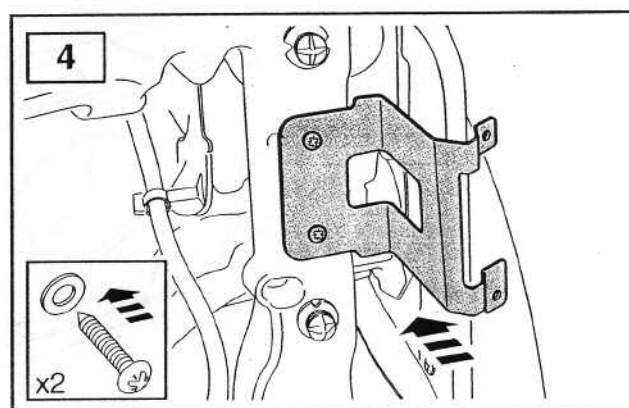

FITTING INSTRUCTIONS

> Discovery 3

Front Lamp Guards

BRITPART

The quality parts for Land Rovers

Fitting Instructions

Discovery 3 - Front Lamp Guards

The following instructions are valid for both sides of the vehicle.

Fitting Instructions

Discovery 3 - Front Lamp Guards

Fitting Instructions

Discovery 3 - Front Lamp Guards

WARNING

Accessories which are not properly fitted can be dangerous.

Read the instructions carefully prior to fitting.