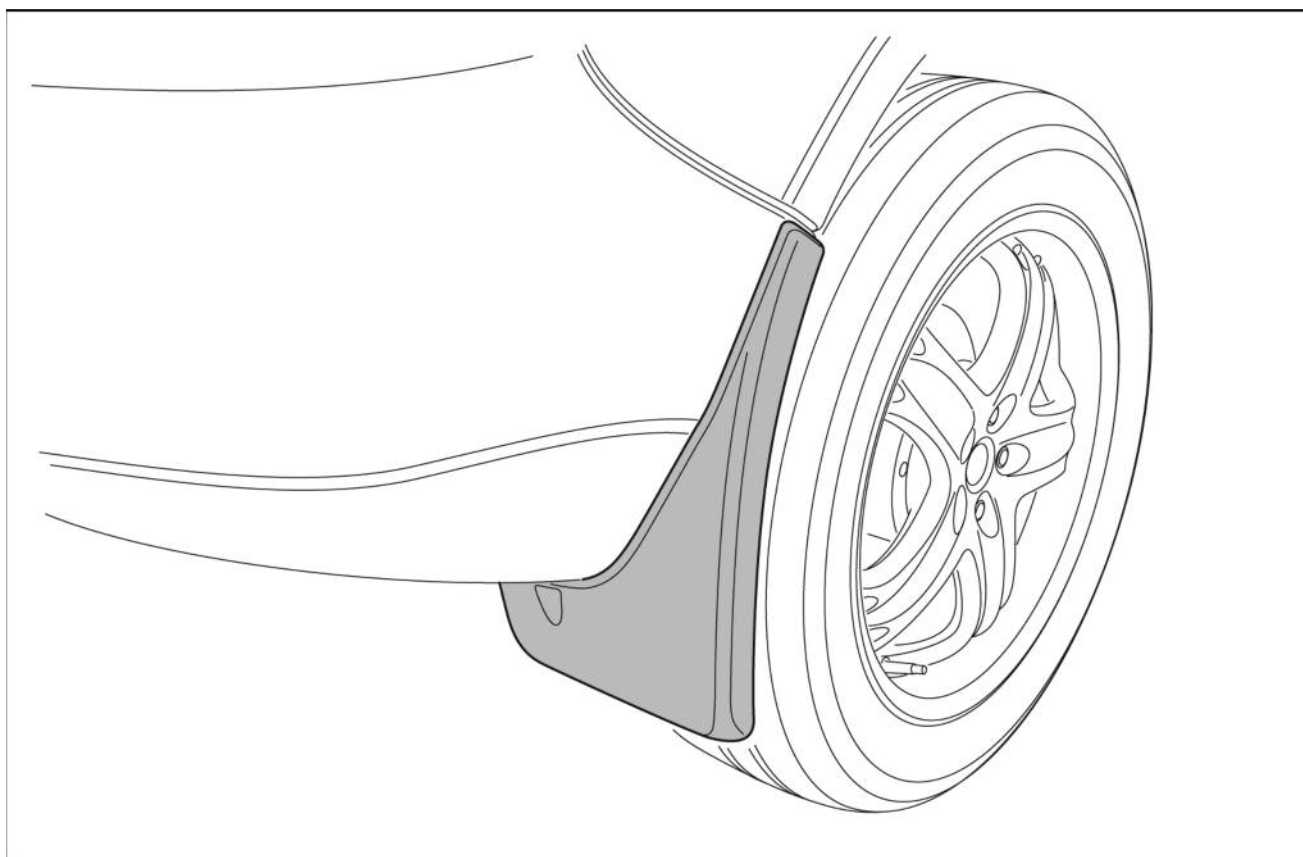

FITTING INSTRUCTIONS

> Freelander 2

Rear Mudflaps

BRITPART

The quality parts for Land Rovers

Fitting Instructions

Freelander 2 - Rear Mudflaps

The following instructions are valid for both sides of the vehicle.

Fitting Instructions

Freelander 2 - Rear Mudflaps

WARNING

Accessories which are not properly fitted can be dangerous.

Read the instructions carefully prior to fitting.

Whilst fitting, comply with the instructions at all times.