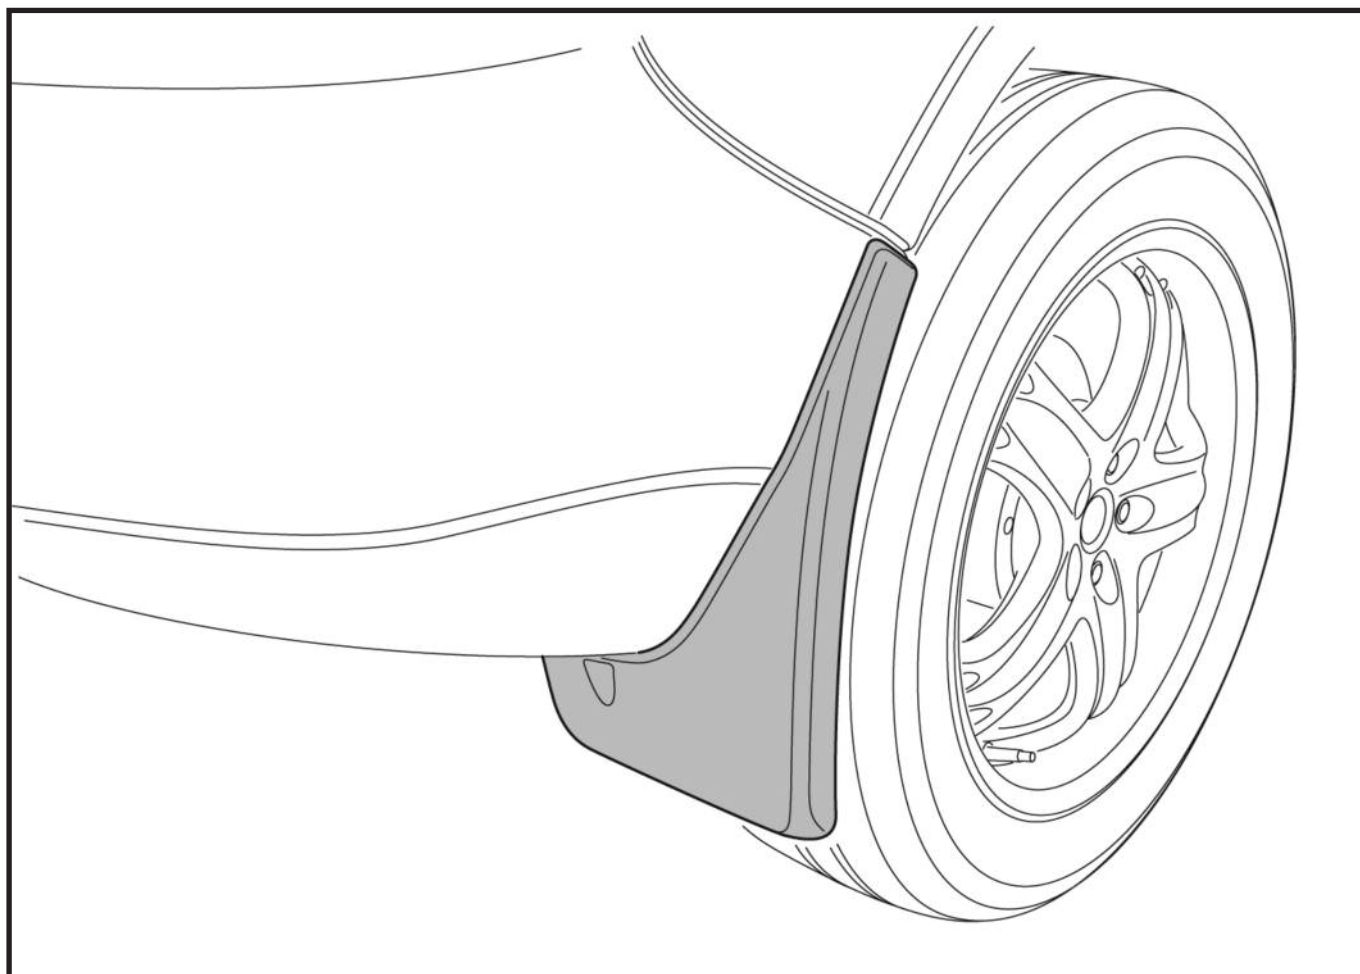

FITTING INSTRUCTIONS

> Freelander 2

Rear Mudflaps

BRITPART

The quality parts for Land Rovers

Fitting Instructions

Freelander 2 - Rear Mudflaps

The following instructions are valid for both sides of the vehicle.

Fitting Instructions

Freelander 2 - Rear Mudflaps

WARNING

Accessories which are not properly fitted can be dangerous.

Read the instructions carefully prior to fitting.

Whilst fitting, comply with the instructions at all times.