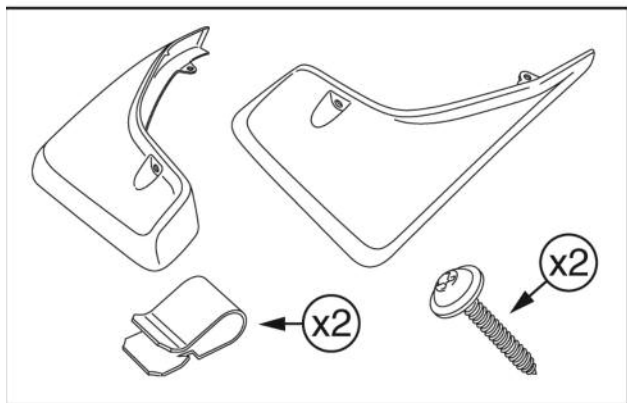

FITTING INSTRUCTIONS

> Freelander 2

Rear Mudflaps

BRITPART

The quality parts for Land Rovers

Fitting Instructions

Freelander 2 - Rear Mudflaps

The following instructions are valid for both sides of the vehicle.

Fitting Instructions

Freelander 2 - Rear Mudflaps

WARNING

Accessories which are not properly fitted can be dangerous.

Read the instructions carefully prior to fitting.

Whilst fitting, comply with the instructions at all times.