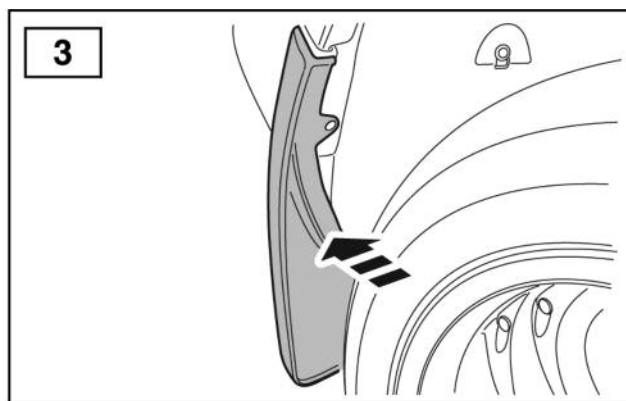

FITTING INSTRUCTIONS

> Freelander 2

Rear Mudflaps

BRITPART

The quality parts for Land Rovers

Fitting Instructions

Freelander 2 - Rear Mudflaps

The following instructions are valid for both sides of the vehicle.

Fitting Instructions

Freelander 2 - Rear Mudflaps

WARNING

Accessories which are not properly fitted can be dangerous.

Read the instructions carefully prior to fitting.

Whilst fitting, comply with the instructions at all times.