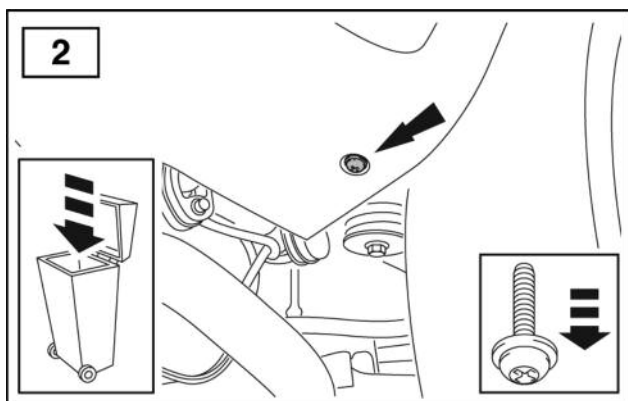

FITTING INSTRUCTIONS

> Freelander 2

Rear Mudflaps

BRITPART

The quality parts for Land Rovers

Fitting Instructions

Freelander 2 - Rear Mudflaps

The following instructions are valid for both sides of the vehicle.

Fitting Instructions

Freelander 2 - Rear Mudflaps

WARNING

Accessories which are not properly fitted can be dangerous.

Read the instructions carefully prior to fitting.

Whilst fitting, comply with the instructions at all times.