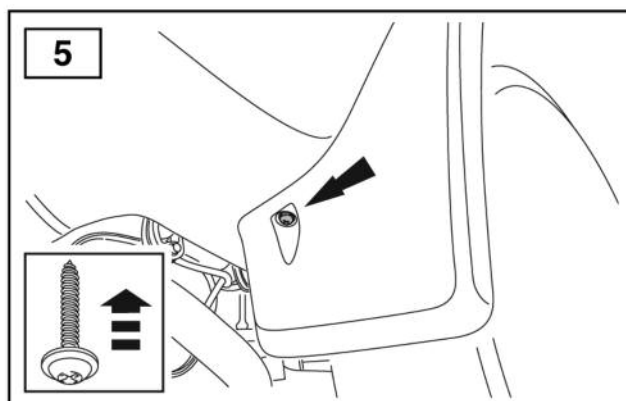

FITTING INSTRUCTIONS

> Freelander 2

Rear Mudflaps

BRITPART

The quality parts for Land Rovers

Fitting Instructions

Freelander 2 - Rear Mudflaps

The following instructions are valid for both sides of the vehicle.

Fitting Instructions

Freelander 2 - Rear Mudflaps

WARNING

Accessories which are not properly fitted can be dangerous.

Read the instructions carefully prior to fitting.

Whilst fitting, comply with the instructions at all times.