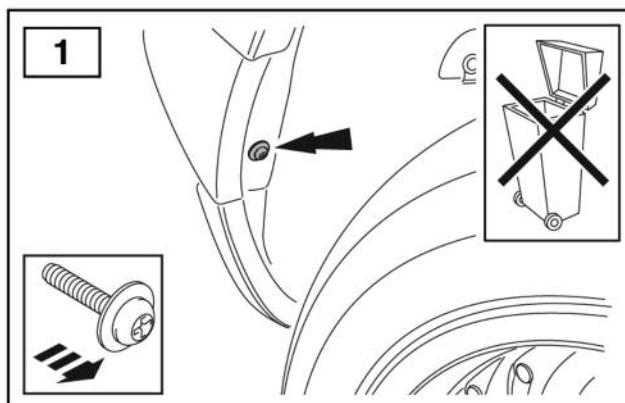

FITTING INSTRUCTIONS

> Freelander 2

Rear Mudflaps

BRITPART

The quality parts for Land Rovers

Fitting Instructions

Freelander 2 - Rear Mudflaps

The following instructions are valid for both sides of the vehicle.

Fitting Instructions

Freelander 2 - Rear Mudflaps

WARNING

Accessories which are not properly fitted can be dangerous.

Read the instructions carefully prior to fitting.

Whilst fitting, comply with the instructions at all times.